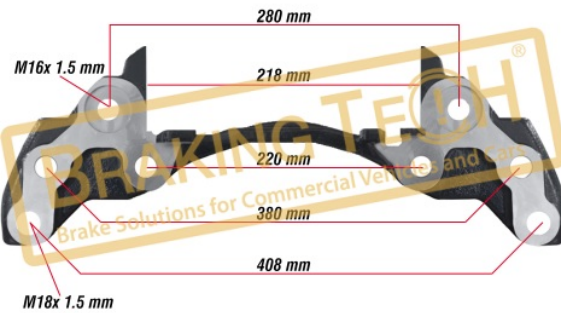

BTC0101124

Description :
Caliper Carrier Maxx22 MAN(R/H)

Application :
Maxx22,MAN Type,22,5"

OEM No :
640 322 005 0, 640 322 008 0, 81 50804 6576, 81 50804 6580