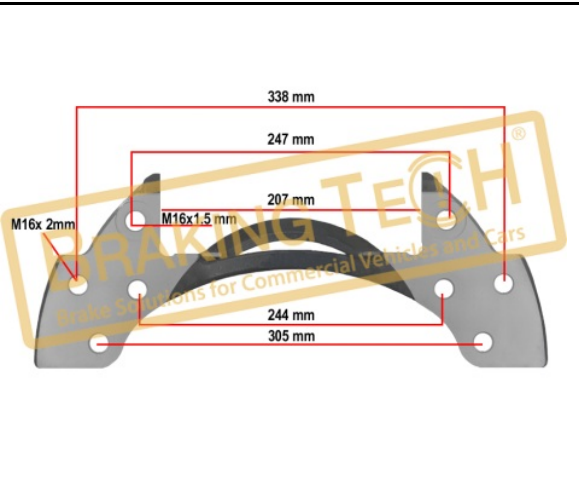

BTC0101111

Description :

Caliper Carrier Saddle(DX195)

Application :

ROR L, M, T M Trailer Axle

OEM No :

MCK1185, 68323215