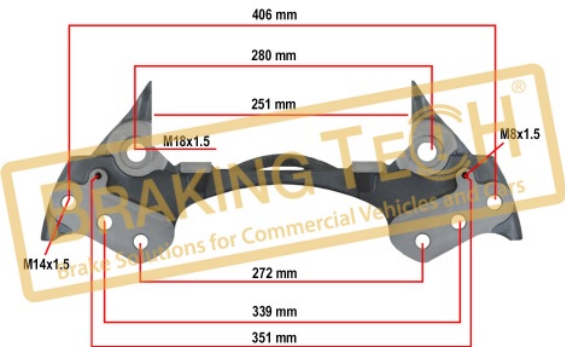

BTC010191

Description :
Caliper Carrier Meritor(D3)

Application :
Mercedes Omnibus 0350,0403,0404

OEM No :
BDA443