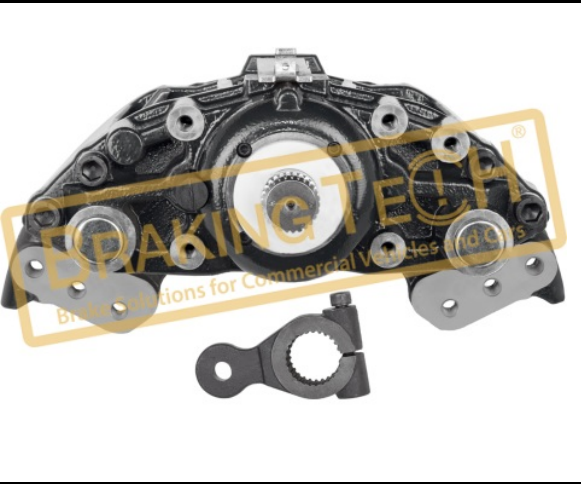

**OEM No :**  
K002797, K000816, K005714, K000831, I137071, SB7776, A6294201401, A0024207283

**BTK0101993**

**Description :**  
Caliper Knorr Axial 22,5" (L/H)

**Application : :**  
Reman.by BT.SN7,SB7,12 degree,SB7432(Old Model)EURO3,315,0550 TRAVEGO

**OEM No :**  
K002798, K000815, K005713, K000830, I137070, SB7766, A6294201301, A00224207183

**BTK10176**

**Description :**  
Carrier Fixing Bolt(60mm)

**Application : :**  
Knorr Calipers

**OEM No :**  
SerinFren

No	BT No	Information
1	BTC92 x 1	Screw M16x60x18,90x1,5mm

**BTK10196**

**Description :**  
Cover Bolts

**Application : :**  
Knorr Calipers

**OEM No :**  
TT Ref: CKSK.18.5

No	BT No	Information
1	BTC88 x 6	Bolt M10x1.5x60 mm
2	BTC87 x 3	Bolt M14x2x55 mm
3	BTC86 x 2	Bolt M8x1.25x45 mm

**BTM0101127**

**Description :**  
 Caliper Complete Meritor Rear R/H(D3)  
**Application :**  
 D3, Mercedes Bus, LRG623, Reman. by BT  
**OEM No :**  
 A0014204101

**BTM0101128**

**Description :**  
 Caliper Complete Meritor Rear L/H(D3)  
**Application :**  
 D3, Mercedes Bus, LRG622, Reman. by BT  
**OEM No :**  
 A0014204101