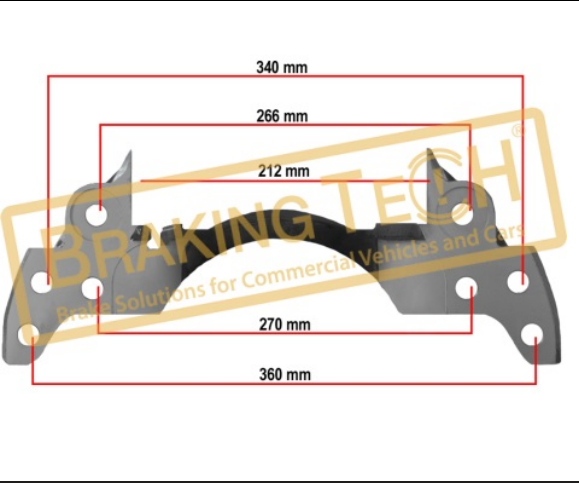

BTC0101117

Description :
Caliper Carrier Wabco L/H(Pan19)

Application :
PAN19 Type