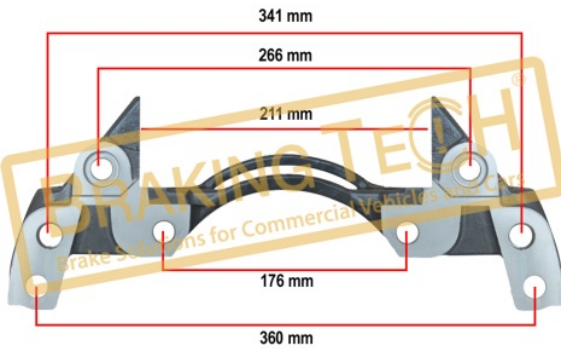

BTC010186

Description :

Caliper Carrier Knorr(SN6)

Application :

19.5 "Knorr SN6.MB ATEGO

OEM No :

K001926, MB 000 421 3106, K000690, MB 000 421 2006