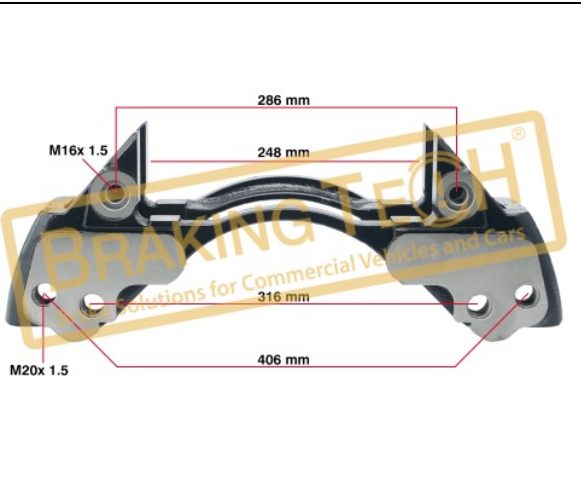

BTC010199

Description :
Caliper Carrier Knorr(SB7-SN7)

Application :
ZF Axle, MB, BMC Bus, 22.5"

OEM No :
K001502, K000682, I1189250061, I1304010061, 0501214701, 050 121 0163