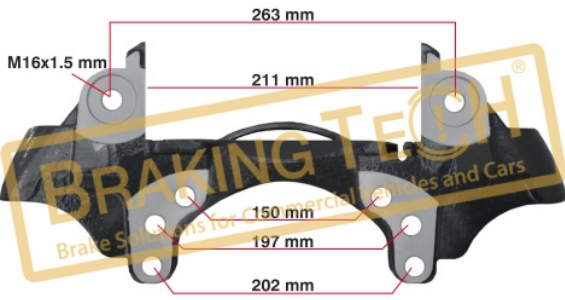

BTC0101218

Description :
Caliper Carrier Wabco Pan22(R/H)

Application :
VALX Axle 22.5"

OEM No :
6402250310, SCB1035095, 1063037