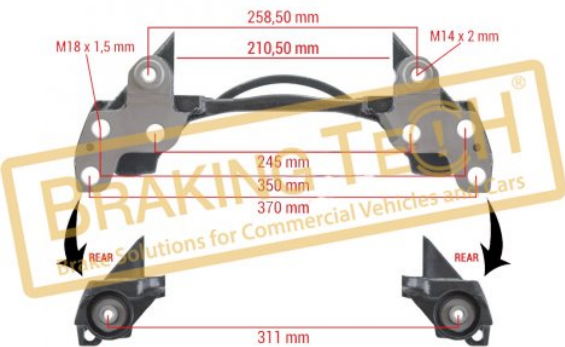

BTC0101220

Description :
Caliper Carrier Haldex(MODUL X)

Application :
MODUL X, Trailer Axle 22.5"

OEM No :
BrakingTech