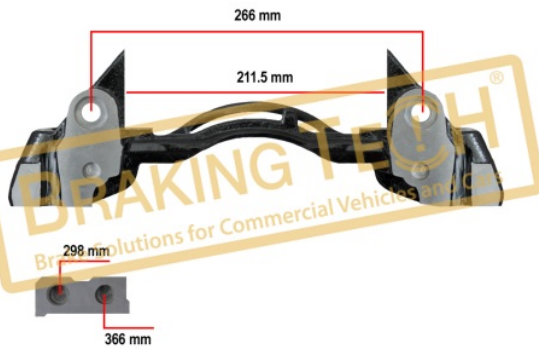

BTC010194

Description :

Caliper Carrier Knorr(SN6)

Application :

Rim 19.5", BPW Trailer Axle

OEM No :

01.303.88.550, BPW 01.303.88.55.0, K004679, 2379695