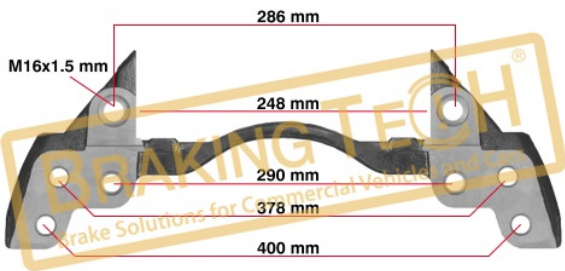

BTC0101204

Description :
Caliper Carrier Knorr(SN7)(L-R/H)

Application :
SN7128, SN7168, SN7138, SN7178, DAF

OEM No :
K001337, K002447, K006433, K011392, K110282, 1612741, 1627247, 1658013, K001336, K002446, K006432, K011391, K110281, 1612740, 1627246, 1658012