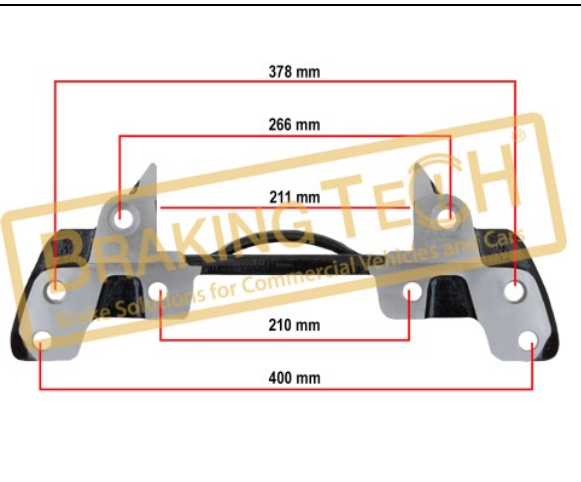

BTC010193

Description :
Caliper Carrier Knorr (SK7)

Application : :
SAF Trailer Axle, SCHMITZ, BPW Axle

OEM No :
K004099, 3 080 0054 01, 3 080 0055 01, 212600, Z012024, 3080008421, K013874