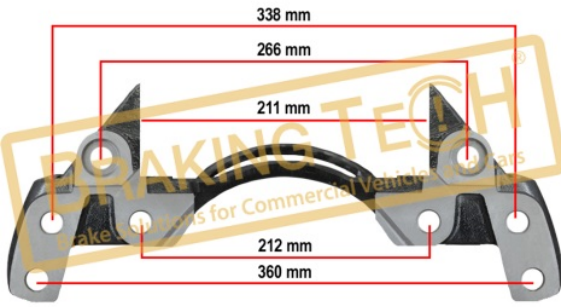

BTC0101102

Description :

Caliper Carrier Knorr(SB6-SN6)

Application :

BPW Axle, OTOKAR BUS

OEM No :

K001105, K002979, 0203131300, Z000702, K003673