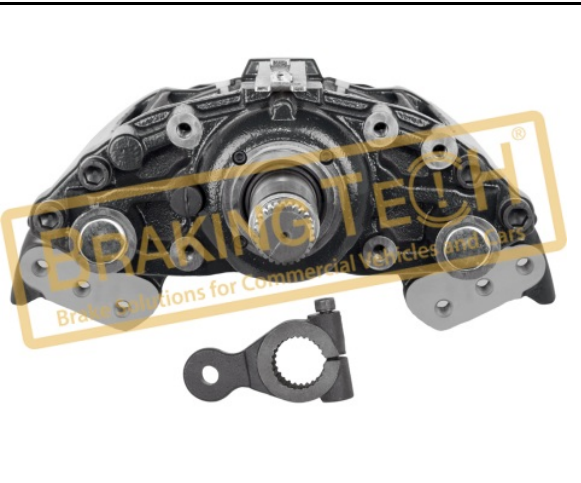

**OEM No :**  
K002797, K000816, K005714, K000831, I137071, SB7776, A6294201401, A0024207283

**BTK0101993**

**Description :**  
Caliper Knorr Axial 22,5" (L/H)

**Application : :**  
Reman.by BT.SN7,SB7,12 degree,SB7432(Old Model)EURO3,315,0550 TRAVEGO

**OEM No :**  
K002798, K000815, K005713, K000830, I137070, SB7766, A6294201301, A00224207183

**BTK10176**

**Description :**  
Carrier Fixing Bolt(60mm)

**Application : :**  
Knorr Calipers

**OEM No :**  
SerinFren

No	BT No	Information
1	BTC92 x 1	Screw M16x60x18,90x1,5mm

**BTK10196**

**Description :**  
Cover Bolts

**Application : :**  
Knorr Calipers

**OEM No :**  
TT Ref: CKSK.18.5

No	BT No	Information
1	BTC88 x 6	Bolt M10x1.5x60 mm
2	BTC87 x 3	Bolt M14x2x55 mm
3	BTC86 x 2	Bolt M8x1.25x45 mm

**BTM0101127**

**Description :**  
 Caliper Complete Meritor Rear R/H(D3)  
**Application :**  
 D3, Mercedes Bus, LRG623, Reman. by BT  
**OEM No :**  
 A0014204101

**BTM0101128**

**Description :**  
 Caliper Complete Meritor Rear L/H(D3)  
**Application :**  
 D3, Mercedes Bus, LRG622, Reman. by BT  
**OEM No :**  
 A0014204101