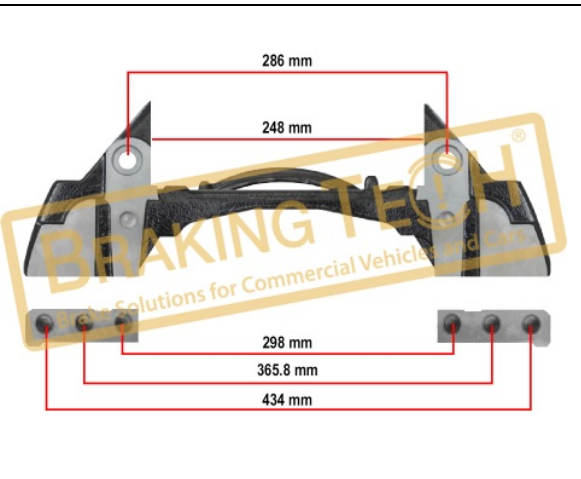

BTC0101990

Description :
Caliper Carrier Knorr(SN7)

Application :
SN7, BPW Axle 22,5

OEM No :
K004680, 2379696, 01.303.88.57.0