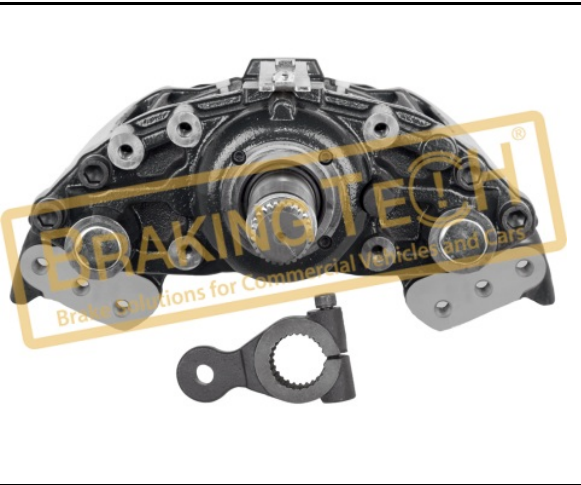

**OEM No :**  
K002797, K000816, K005714, K000831, I137071, SB7776, A6294201401, A0024207283

**BTK0101993**

**Description :**  
Caliper Knorr Axial 22,5" (L/H)

**Application : :**  
Reman.by BT.SN7,SB7,12 degree,SB7432(Old Model)EURO3,315,0550 TRAVEGO

**OEM No :**  
K002798, K000815, K005713, K000830, I137070, SB7766, A6294201301, A00224207183

**BTK10176**

**Description :**  
Carrier Fixing Bolt(60mm)

**Application : :**  
Knorr Calipers

**OEM No :**  
SerinFren

No	BT No	Information
1	BTC92 x 1	Screw M16x60x18,90x1,5mm

**BTK10196**

**Description :**  
Cover Bolts

**Application : :**  
Knorr Calipers

**OEM No :**  
TT Ref: CKSK.18.5

No	BT No	Information
1	BTC88 x 6	Bolt M10x1.5x60 mm
2	BTC87 x 3	Bolt M14x2x55 mm
3	BTC86 x 2	Bolt M8x1.25x45 mm

**BTM0101127**

**Description :**  
 Caliper Complete Meritor Rear R/H(D3)  
**Application :**  
 D3, Mercedes Bus, LRG623, Reman. by BT  
**OEM No :**  
 A0014204101

**BTM0101128**

**Description :**  
 Caliper Complete Meritor Rear L/H(D3)  
**Application :**  
 D3, Mercedes Bus, LRG622, Reman. by BT  
**OEM No :**  
 A0014204101