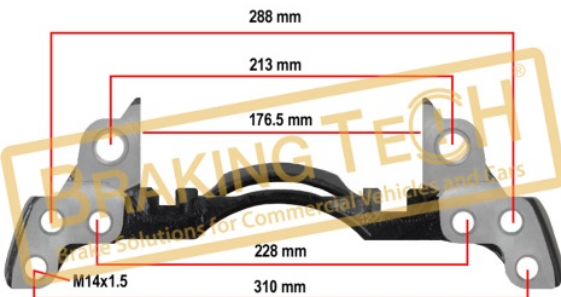

BTC010188

Description :

Caliper Carrier Wabco Right(Pan17.5)

Application :

DAF,IVECO,RVI,MAN,AVIA

OEM No :

81.50804.6355, 81.50804.6087, 81.50804.6071, 81.50804.9071, 81.50804.9087, 81.50804.6089, 1505372, 81.50804.6070, 81.50804.9070, 81.50804.6354, 81.50804.9088, 1505373, 40175050