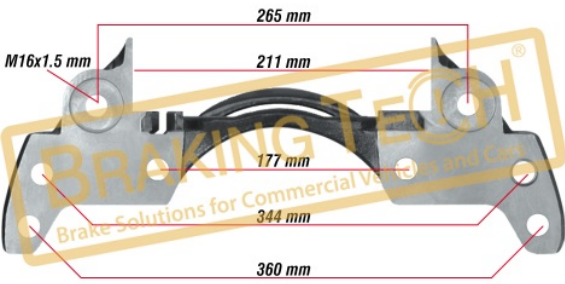

**Description :**  
 Caliper Carrier Maxx22T R/H

**Application :**  
 SCHMITZ Trailers Axles SCB430W1,D1-6J20

**OEM No :**  
 6402227406

**BTC0101115**

**Description :**  
 Caliper Carrier Knorr(SN7)

**Application :**  
 SCHMITZ Trailer,Rim 22,5,SAF

**OEM No :**  
 K007475, Z000968

**BTC0101116**

**Description :**  
 Caliper Carrier Wabco R/H(Pan19)

**Application :**  
 PAN19 Type

**BTC0101117**

**Description :**  
 Caliper Carrier Wabco L/H(Pan19)

**Application :**  
 PAN19 Type