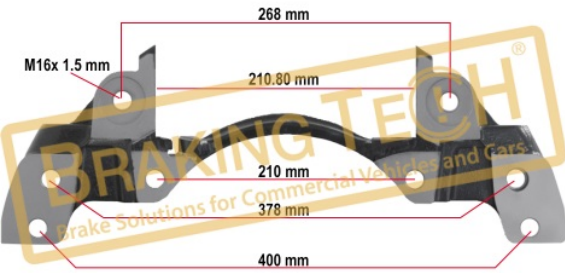

BTC010190

Description :
Caliper Carrier Wabco L/H(Pan22)

Application :
SMB,SAE,GIGANT,SAF

OEM No :
40 195 017, 40 195 001, 3.080.0033.20, 3.080.0019.01, 14 174 188