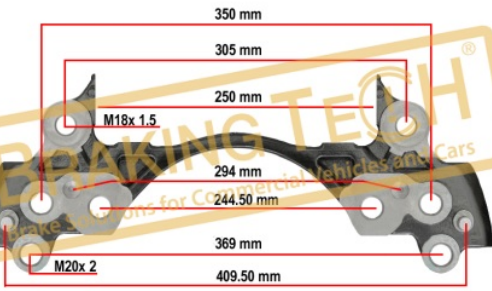

**Description :**

Caliper Carrier Meritor(ELSA 225)

**Application :**

VOLVO (with Pin), RVI Magnum DXI

**OEM No :**

68325303, MCK1297, MCK1322, 85109886, 5001 866 384

**BTC0101107**

**Description :**