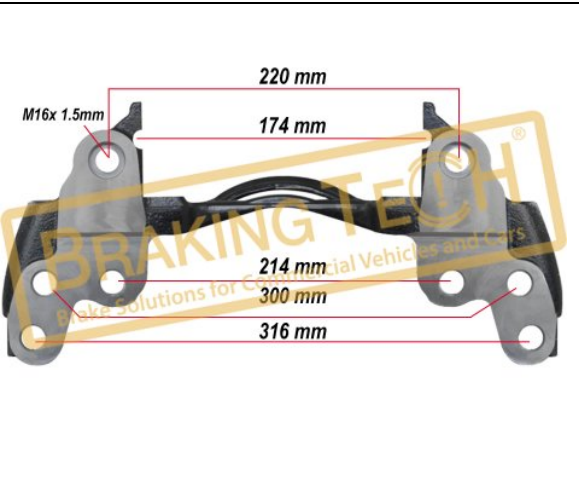

BTC0101110

Description :

Caliper Carrier Knorr(SN5)

Application :

MB ATEGO, SCANIA, Schwarzmüller, RVI

OEM No :

K001927, 2121599, MB 000 421 3006, 5021 171 539, 106822