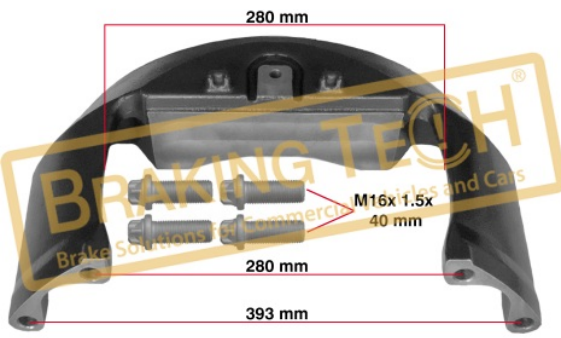

BTC0101134

Description :
Caliper Carrier Bridge Kit(Elsa2)
Application :
R.V.I.440, VOLVO 460
OEM No :
BrakingTech