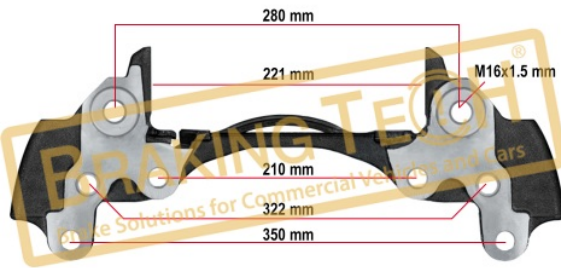

**BTC0101122**

**Description :**  
 Caliper Carrier Maxx22 Arocs(Rear/Right)

**Application :**  
 MAXX22,MAXX22L,MB Type

**OEM No :**  
 640 915 745 4, 000 423 2206, A0004232206

**BTC0101123**

**Description :**  
 Caliper Carrier Maxx22 Arocs(Rear/Left)