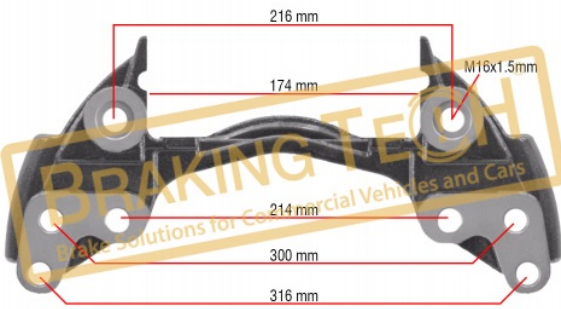

BTC0101222

Description :
Caliper Carrier Knorr SB5 - 17,5

Application :
MB Atego

OEM No :
K000358, 0004211606