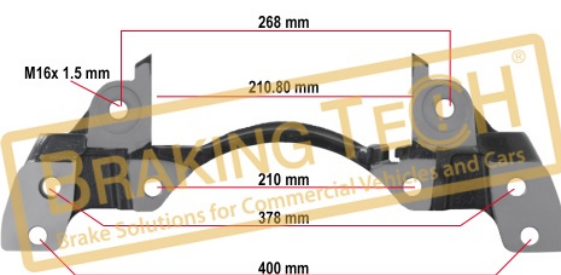

BTC010189

Description :

Caliper Carrier Wabco R/H(Pan22)

Application :

SMB,SAE,GIGANT,SAF

OEM No :

40 195 018 , 40 195 002, 3.080.0032.20, 3.080.0018.01, 14 174 168