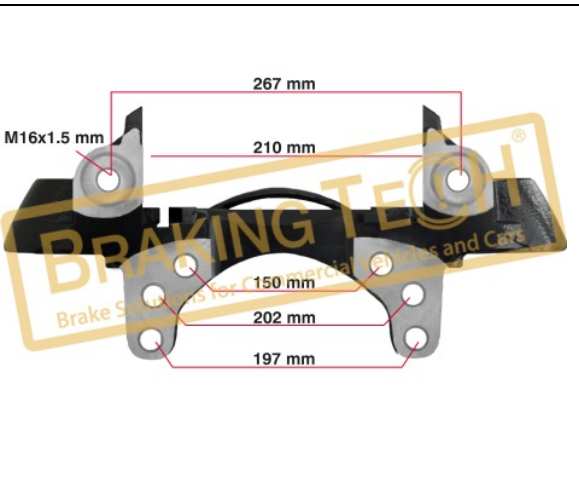

MCK1185, 68323215

**BTC0101112**

**Description :**

Caliper Carrier Knorr(SB7-SN7)

**Application :**

MB BUS CONNECTO, ZF Axle 22.5", BMC Bus

**OEM No :**

K001529, K001530, 0004213706, 0004213806