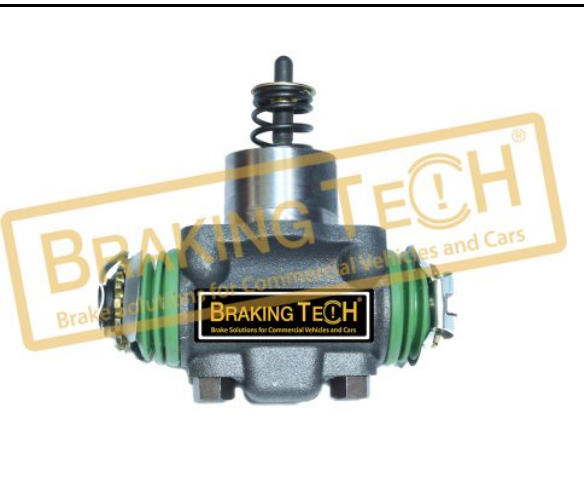

No	BT No	Information
1	BTC92 x 1	Screw M16x60x18,90x1,5mm

**BTK10196**

**Description :**  
Cover Bolts

**Application : :**  
Knorr Calipers

**OEM No :**  
TT Ref: CKSK.18.5

No	BT No	Information
1	BTC88 x 6	Bolt M10x1.5x60 mm
2	BTC87 x 3	Bolt M14x2x55 mm
3	BTC86 x 2	Bolt M8x1.25x45 mm

**BTM20266**

**Description :**  
Duco Up Cover Bolt Set

**Application :**  
VOLVO FL, FL6 H

**OEM No :**  
SerinFren

No	BT No	Information
1	BTC84 x 8	Screw M14x1.5x55mm

**BTM20980**

**Description :**  
Brake Expander Box Assy RVI

**Application :**  
Wedge (Ø310, Ø325, Ø360), Meritor Genuine Expander 360  
Simplex, MIDLINER, MIDLUM, S130/150TI/170

**OEM No :**  
5010 815 484, 5010815484, B337279, B357647, 5000815484, 5000 815 484

**BTM20982**

**Description :**  
Brake Expander MAN

**Application :**  
Lucas Meritor (OE), MAN L2000

**OEM No :**  
81500006242, 81.5000.6242, 68191649, 81500006230, 81.500.006.230, 5000823231

**BTS50028**