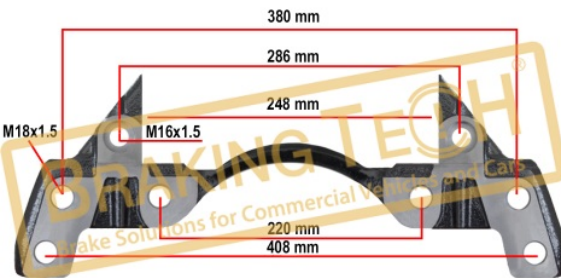

BTC0101103

Description :

Caliper Carrier Knorr(SB7-SN7)

Application :

MAN TGA 18.430, Rim 22.5"

OEM No :

K001278, K001278BXW