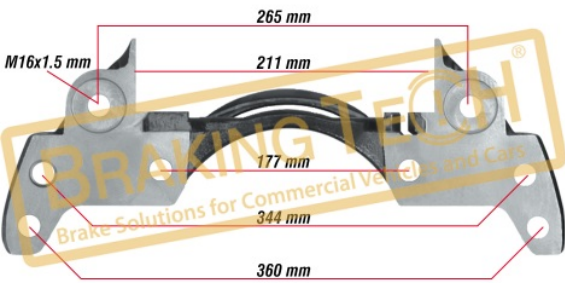

BTC0101119

Description :
Caliper Carrier Wabco R/H(Pan19)
Application :
Pan19,5