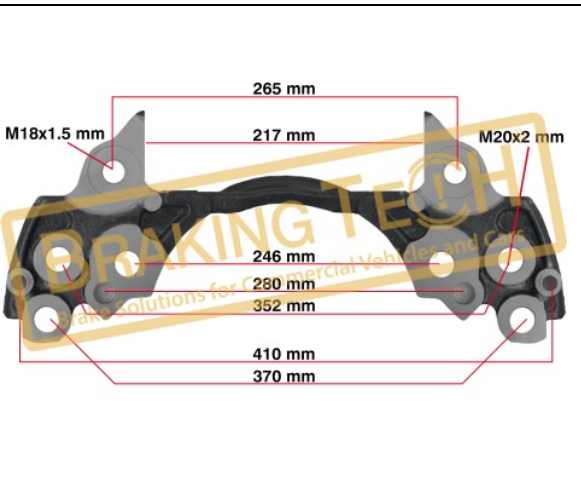

BTC0101133

Description :
Caliper Carrier Meritor Elsa2(Without Pin)
Application :
Volvo City Bus, B7, B9, City Bus 5010
OEM No :
BrakingTech