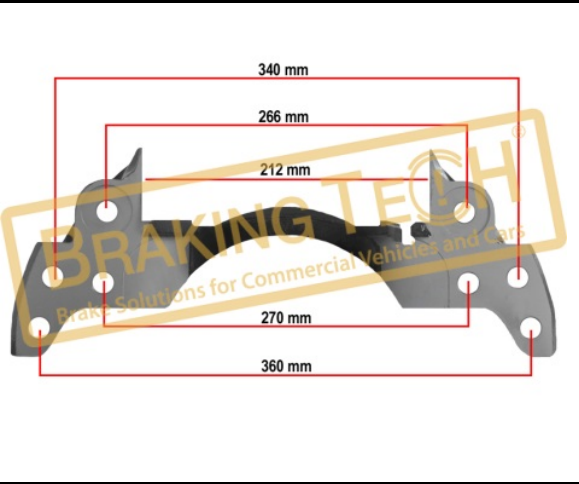

BTC0101116

Description :
Caliper Carrier Wabco R/H(Pan19)

Application :
PAN19 Type