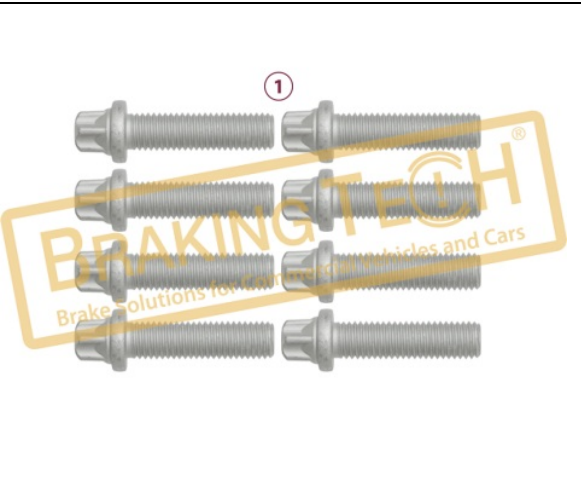

BTC0101926

Description :
Caliper Cover Bolt Kit

No	BT No	Information
1	BTC99 x 8	Bolt M14 x 2 x 52 mm

Application : :
SB Series

OEM No :
SerinFren