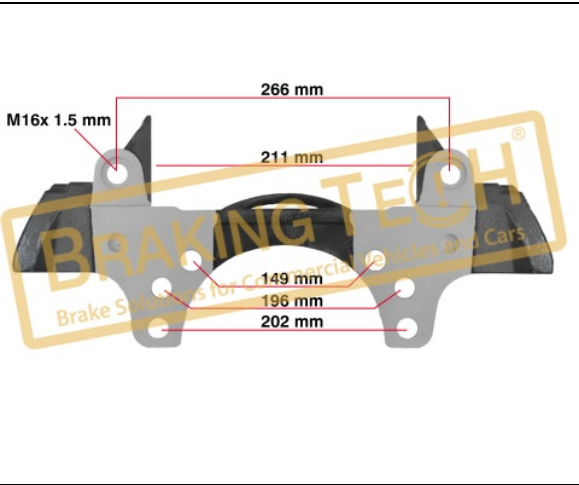

BTC0101115

Description :
Caliper Carrier Knorr(SN7)

Application :
SCHMITZ Trailer,Rim 22,5,SAF

OEM No :
K007475, Z000968