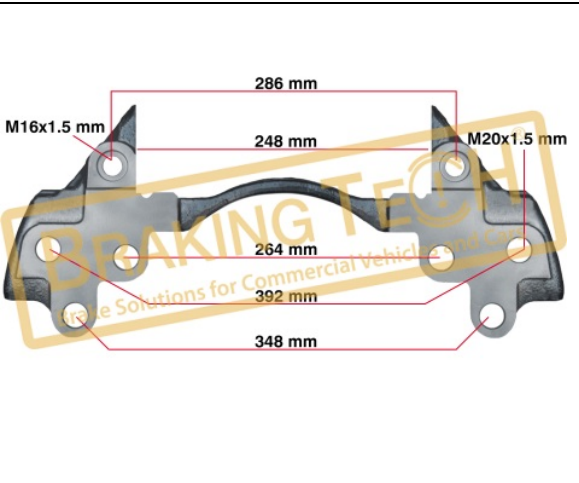

BTC0101996

Description :
Caliper Carrier Knorr(SB7-SN7)

Application :
SB7,SN7,Iveco STRALIS,DAF,RVI,OtoKar,FORD,22.5"

OEM No :
K108814K50, K001510, I1322030061, 1603322, 5021 171 540, 16M0008242, 16M0008242AA