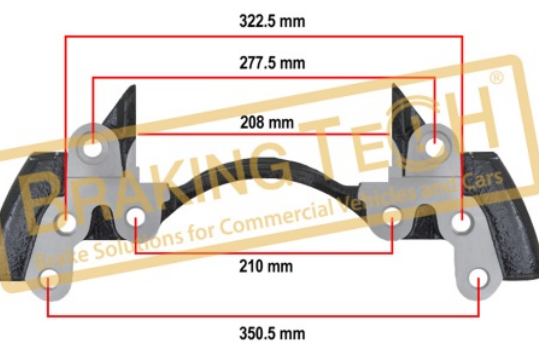

BTC010195

Description :

Caliper Carrier Knorr(SL7)

Application :

22.5" Rim Knorr SL7, MB 4140 rear 3028-29-4140

OEM No :

Z025197, K052379K50, 000 423 1006