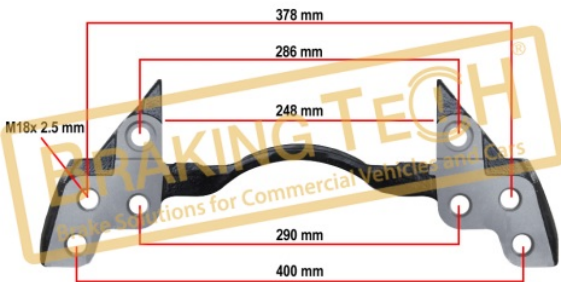

BTC010184

Description :
Caliper Carrier Knorr (SB7-SN7)

Application :
22.5" Knorr SB7/SN7. Casting Z006590, Daf Trucks

OEM No :
K001528, Z006590, 1689314