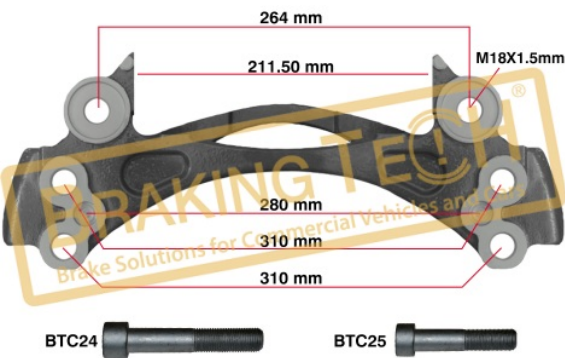

BTC0101215

Description :
Caliper Carrier Meritor(Elsa195)
Application :
ELSA195, DAF, ROR Axle 19.5"
OEM No :
MCK1252, 883186, 68324660