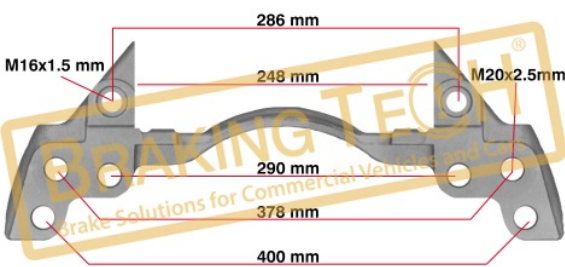

BTC0101120

Description :
Caliper Carrier Knorr(SN6-7-SK7)
Application :
22.5" DAF, CF-XF, Scania, (20mmx2.5 mounting)
OEM No :
73355, 73 355, RC73355, CN2E159