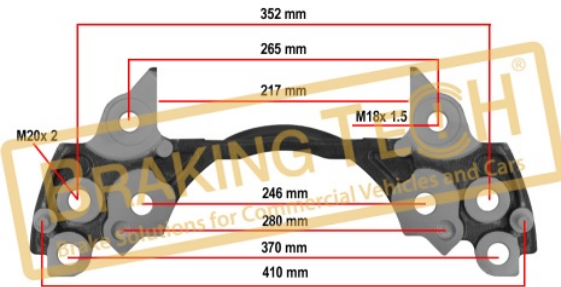

BTC0101139

Description :
Caliper Carrier Meritor Elsa2(With Pin)

Application :
VOLVO FH16

OEM No :
MCK1319, 68327462, 85109887, 5001866988